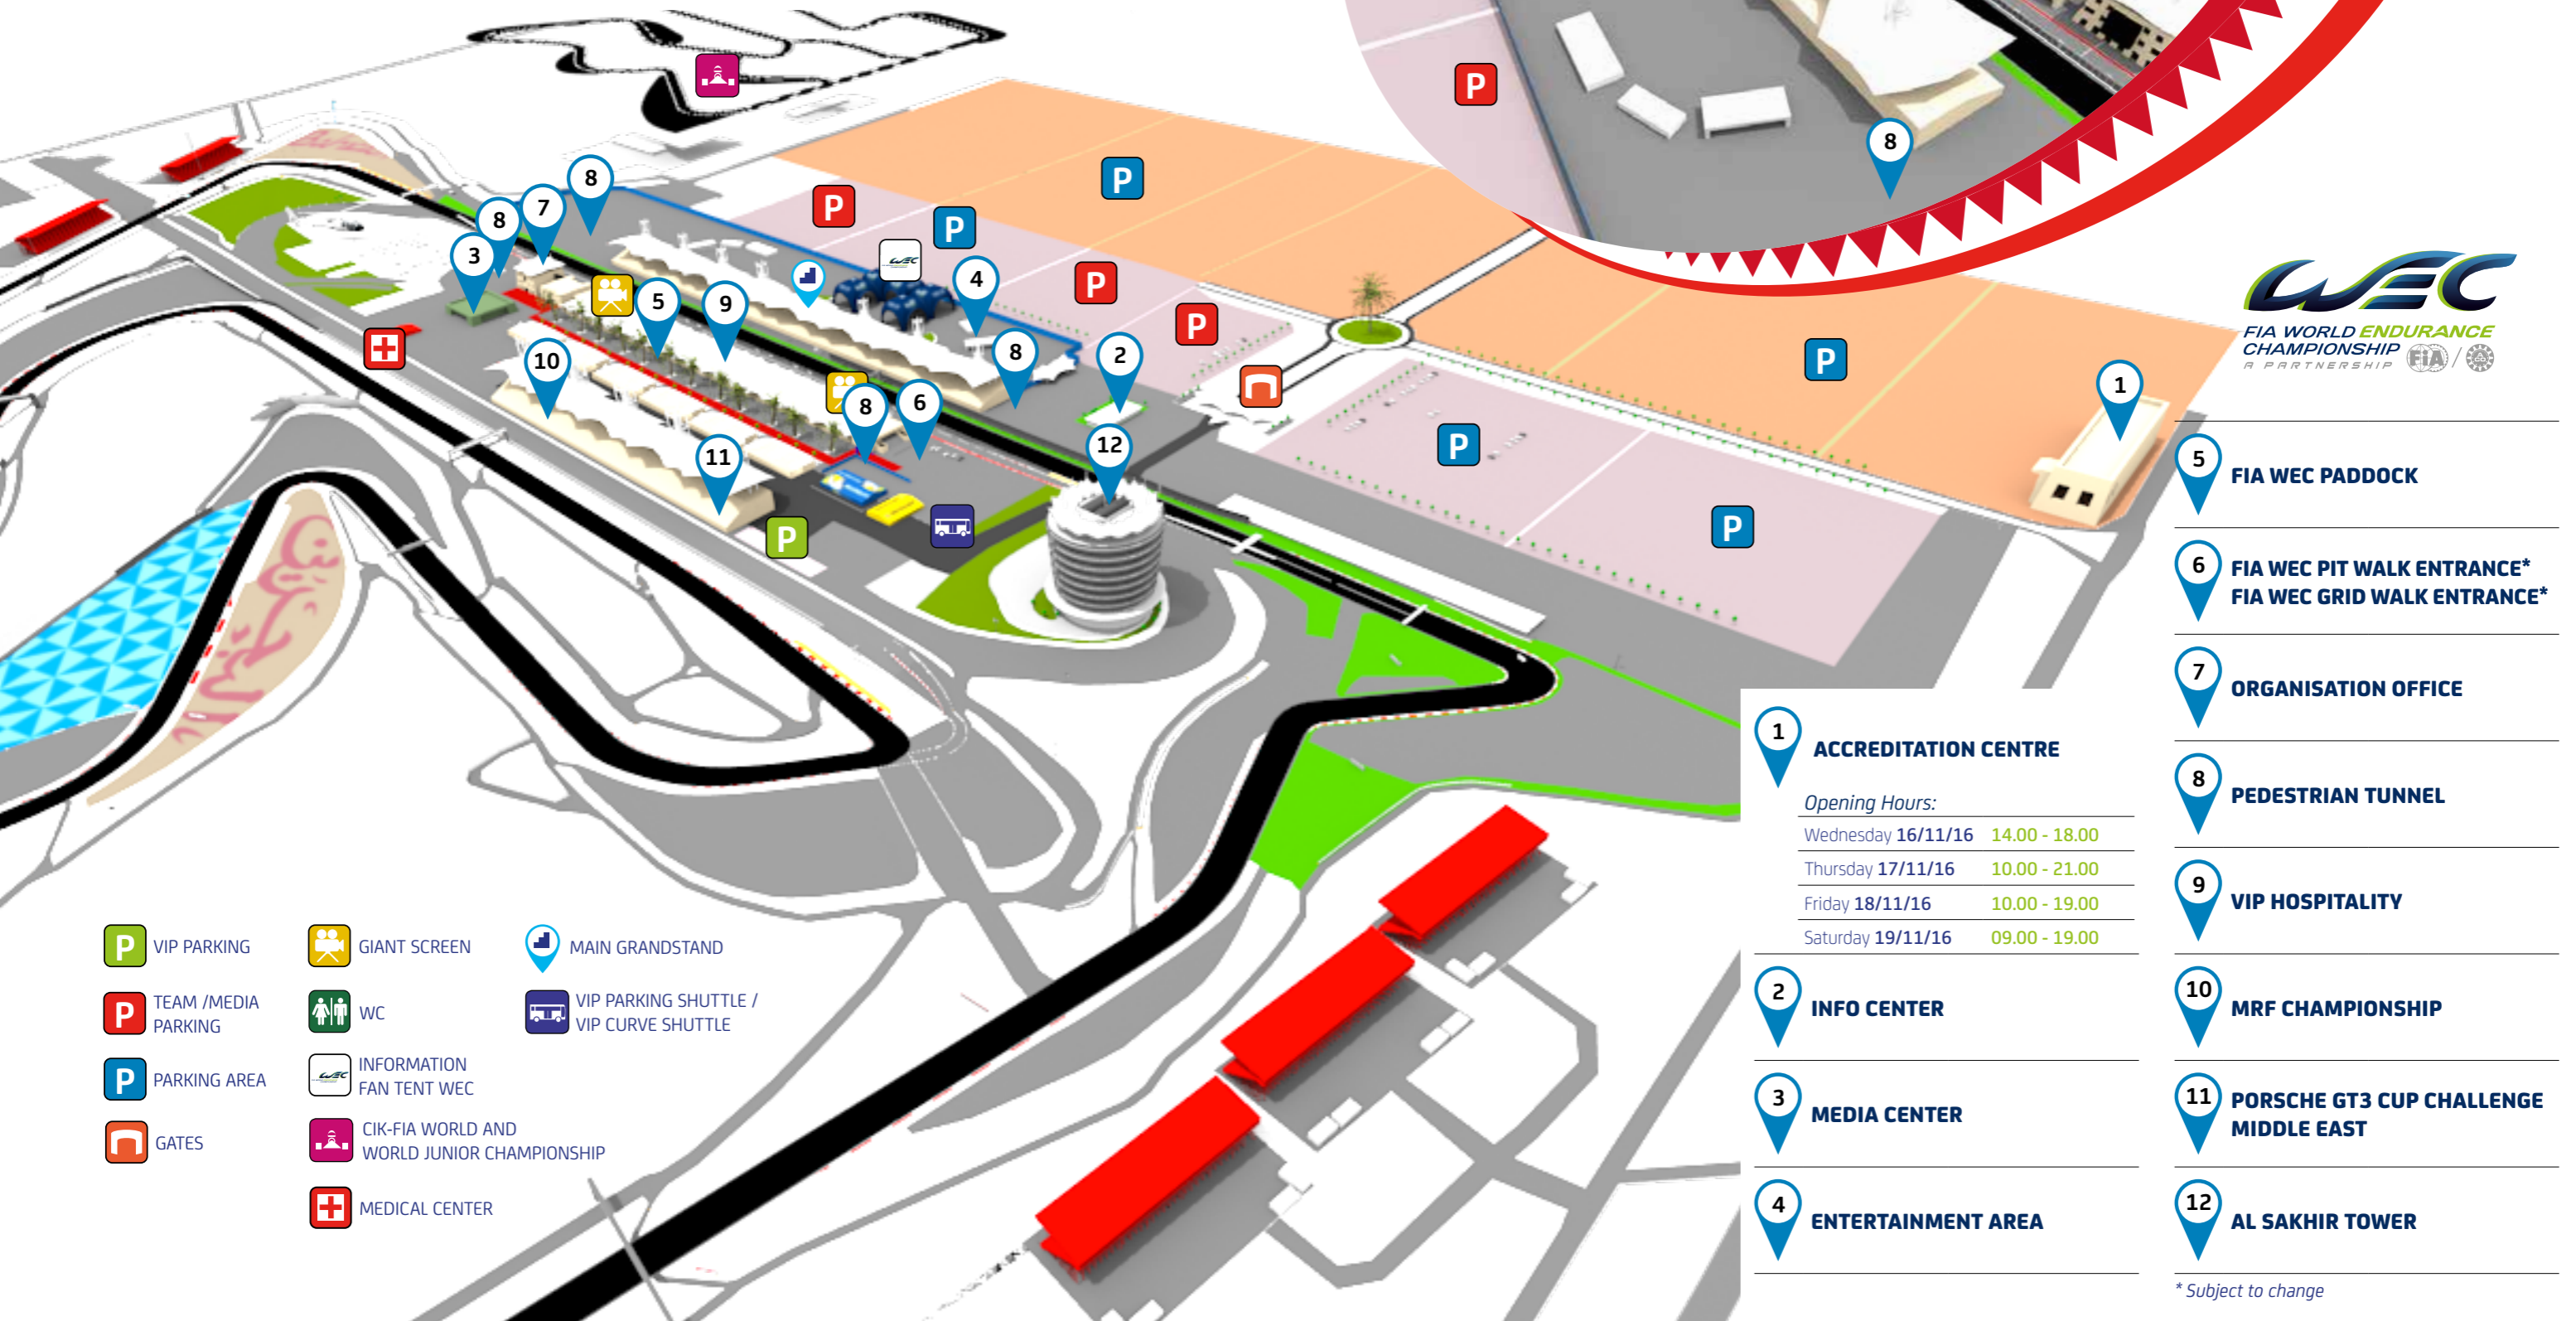

الخريطة

6 HOURS OF BAHRAIN

MAP OF BAHRAIN INTERNATIONAL CIRCUIT

- P VIP PARKING
- P TEAM / MEDIA PARKING
- P PARKING AREA
- G GATES
- G GIANT SCREEN
- WC WC
- IT INFORMATION FAN TENT WEC
- CIK CIK-FIA WORLD AND WORLD JUNIOR CHAMPIONSHIP
- M MEDICAL CENTER
- MG MAIN GRANDSTAND
- VPS VIP PARKING SHUTTLE / VIP CURVE SHUTTLE

1 ACCREDITATION CENTRE

Opening Hours:

Wednesday 16/11/16	14.00 - 18.00
Thursday 17/11/16	10.00 - 21.00
Friday 18/11/16	10.00 - 19.00
Saturday 19/11/16	09.00 - 19.00

2 INFO CENTER

3 MEDIA CENTER

4 ENTERTAINMENT AREA

- 5 FIA WEC PADDOCK**
- 6 FIA WEC PIT WALK ENTRANCE*
FIA WEC GRID WALK ENTRANCE***
- 7 ORGANISATION OFFICE**
- 8 PEDESTRIAN TUNNEL**
- 9 VIP HOSPITALITY**
- 10 MRF CHAMPIONSHIP**
- 11 PORSCHE GT3 CUP CHALLENGE MIDDLE EAST**
- 12 AL SAKHIR TOWER**