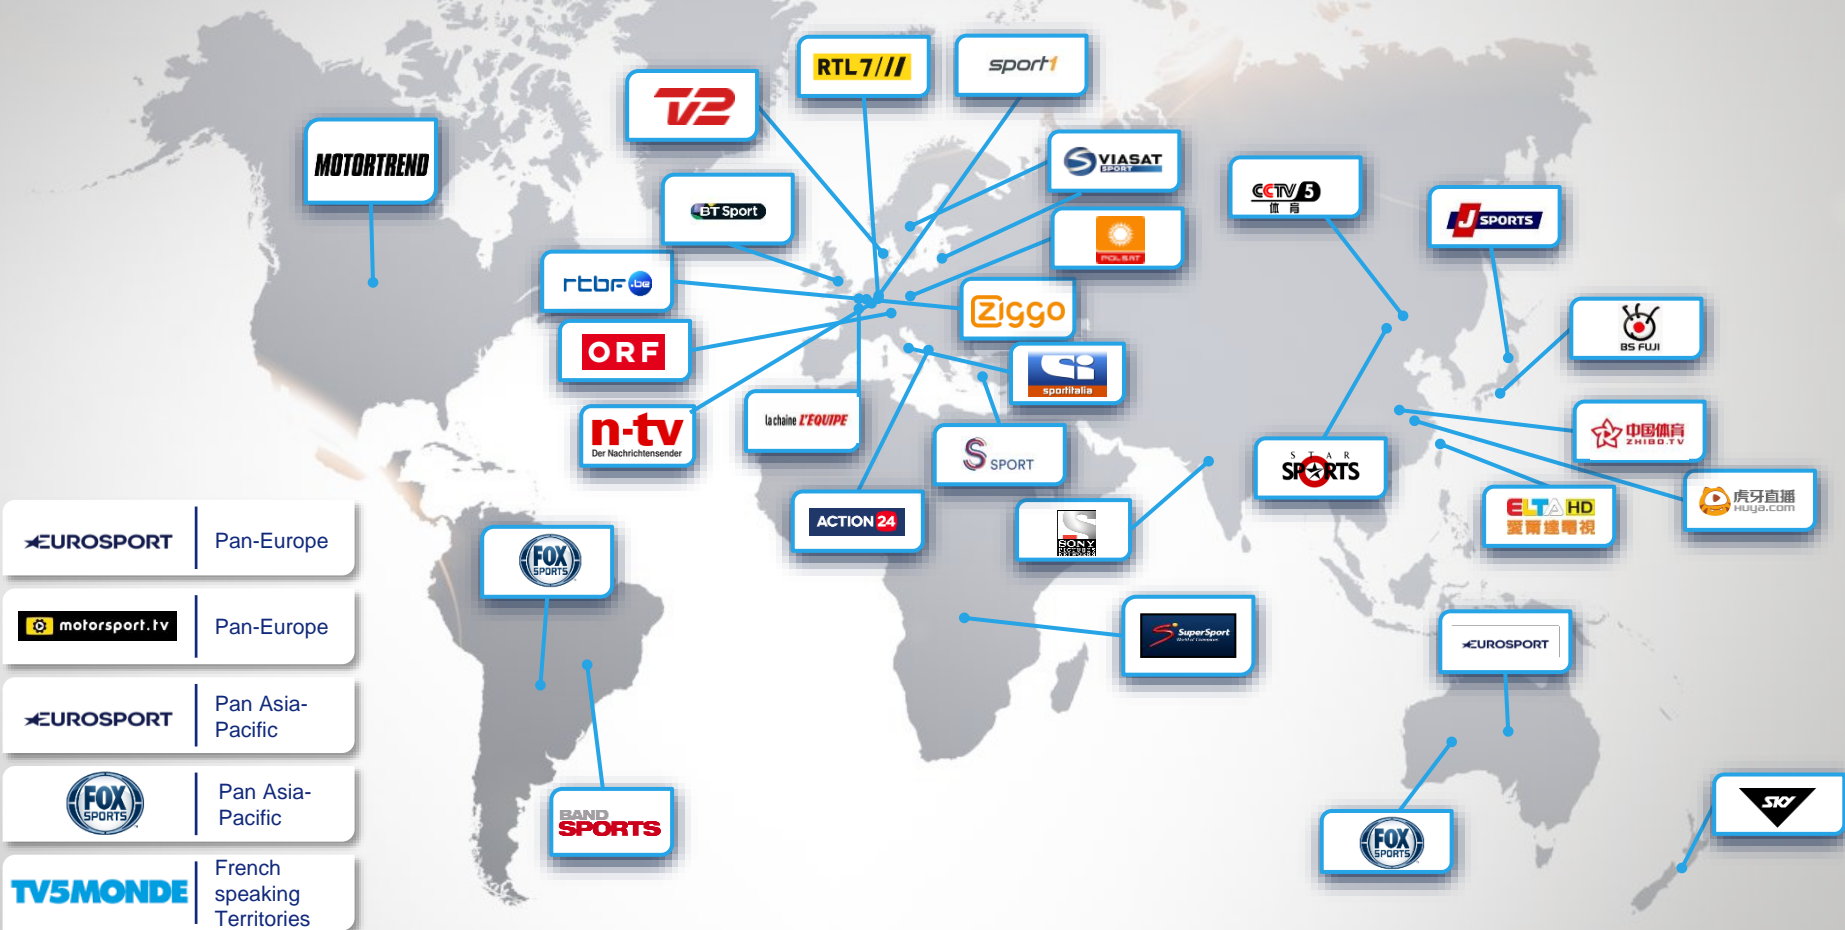

TV DISTRIBUTION: 8 HOURS OF BAHRAIN

14th December 2019
15:00 – 23:00 Local time

WEC
FIA WORLD ENDURANCE
CHAMPIONSHIP

unfront

2019/20 Broadcast Partners

Broadcaster

Territories

Info

Broadcaster

Territories

Info

LIVE // HIGHLIGHTS // NEWS

Local time unless stated

EUROPEAN BROADCASTERS

Netherlands

Pay TV
Potential Reach: tbc

FRENCH SPEAKING BROADCASTERS (OVERSEAS TERRITORIES)

	Worldwide in French Speaking Territories	Free and Pay TV Potential Reach: TBC	Highlights	HLs Africa: 20/12 19:05 HLs Orient: 28/12 07:00 HLs Europe: 28/12 17:00 HLs USA: 29/12 00:35 HLs Latin America: 29/12 23:00 HLs Asia: 11/01/20 01:50 HLs Pacific: 13/01/20 15:45
--	--	---	------------	---