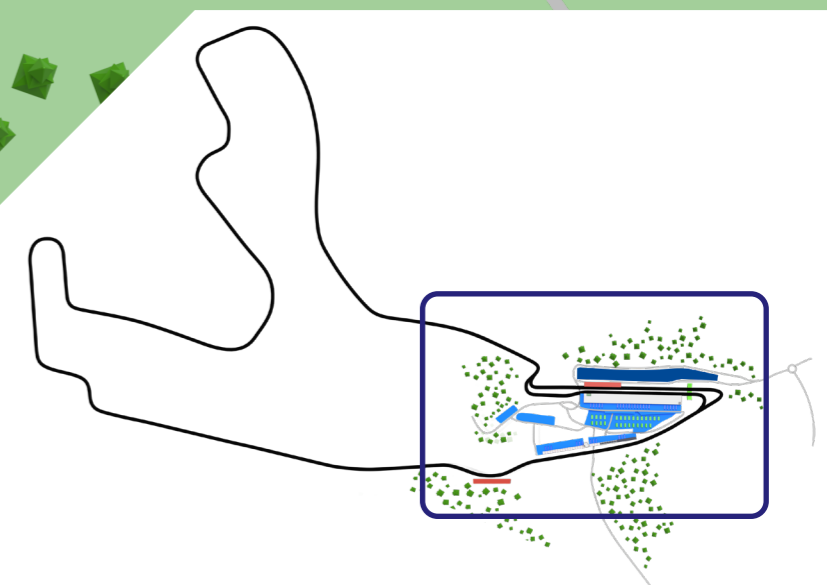

6 HOURS OF SPA-FRANCORCHAMPS

1 ACCREDITATION CENTRE
 TotalEnergies La Source
 Route du Circuit 16
 4970 Stavelot
 1st floor

Opening Hours:

Wednesday May 4	14.00 - 18.00
Thursday May 5	07:30 - 17.00
Friday May 6	08:00 - 18.30
Saturday May 7	08.00 - 15.00

- GATES
- MEDICAL CENTRE
- GIANT SCREEN

- ### COMPETITORS
- TEAM CAR PARK
 - FIA WEC PADDOCK
 - ORGANISATION OFFICES
 - SCRUTINEERING

- ### MEDIA
- MEDIA CAR PARK
 - MEDIA CENTRE
 - TV COMPOUND

- FAN ZONE
- LE MANS Spirit Club VIP HOSPITALITY