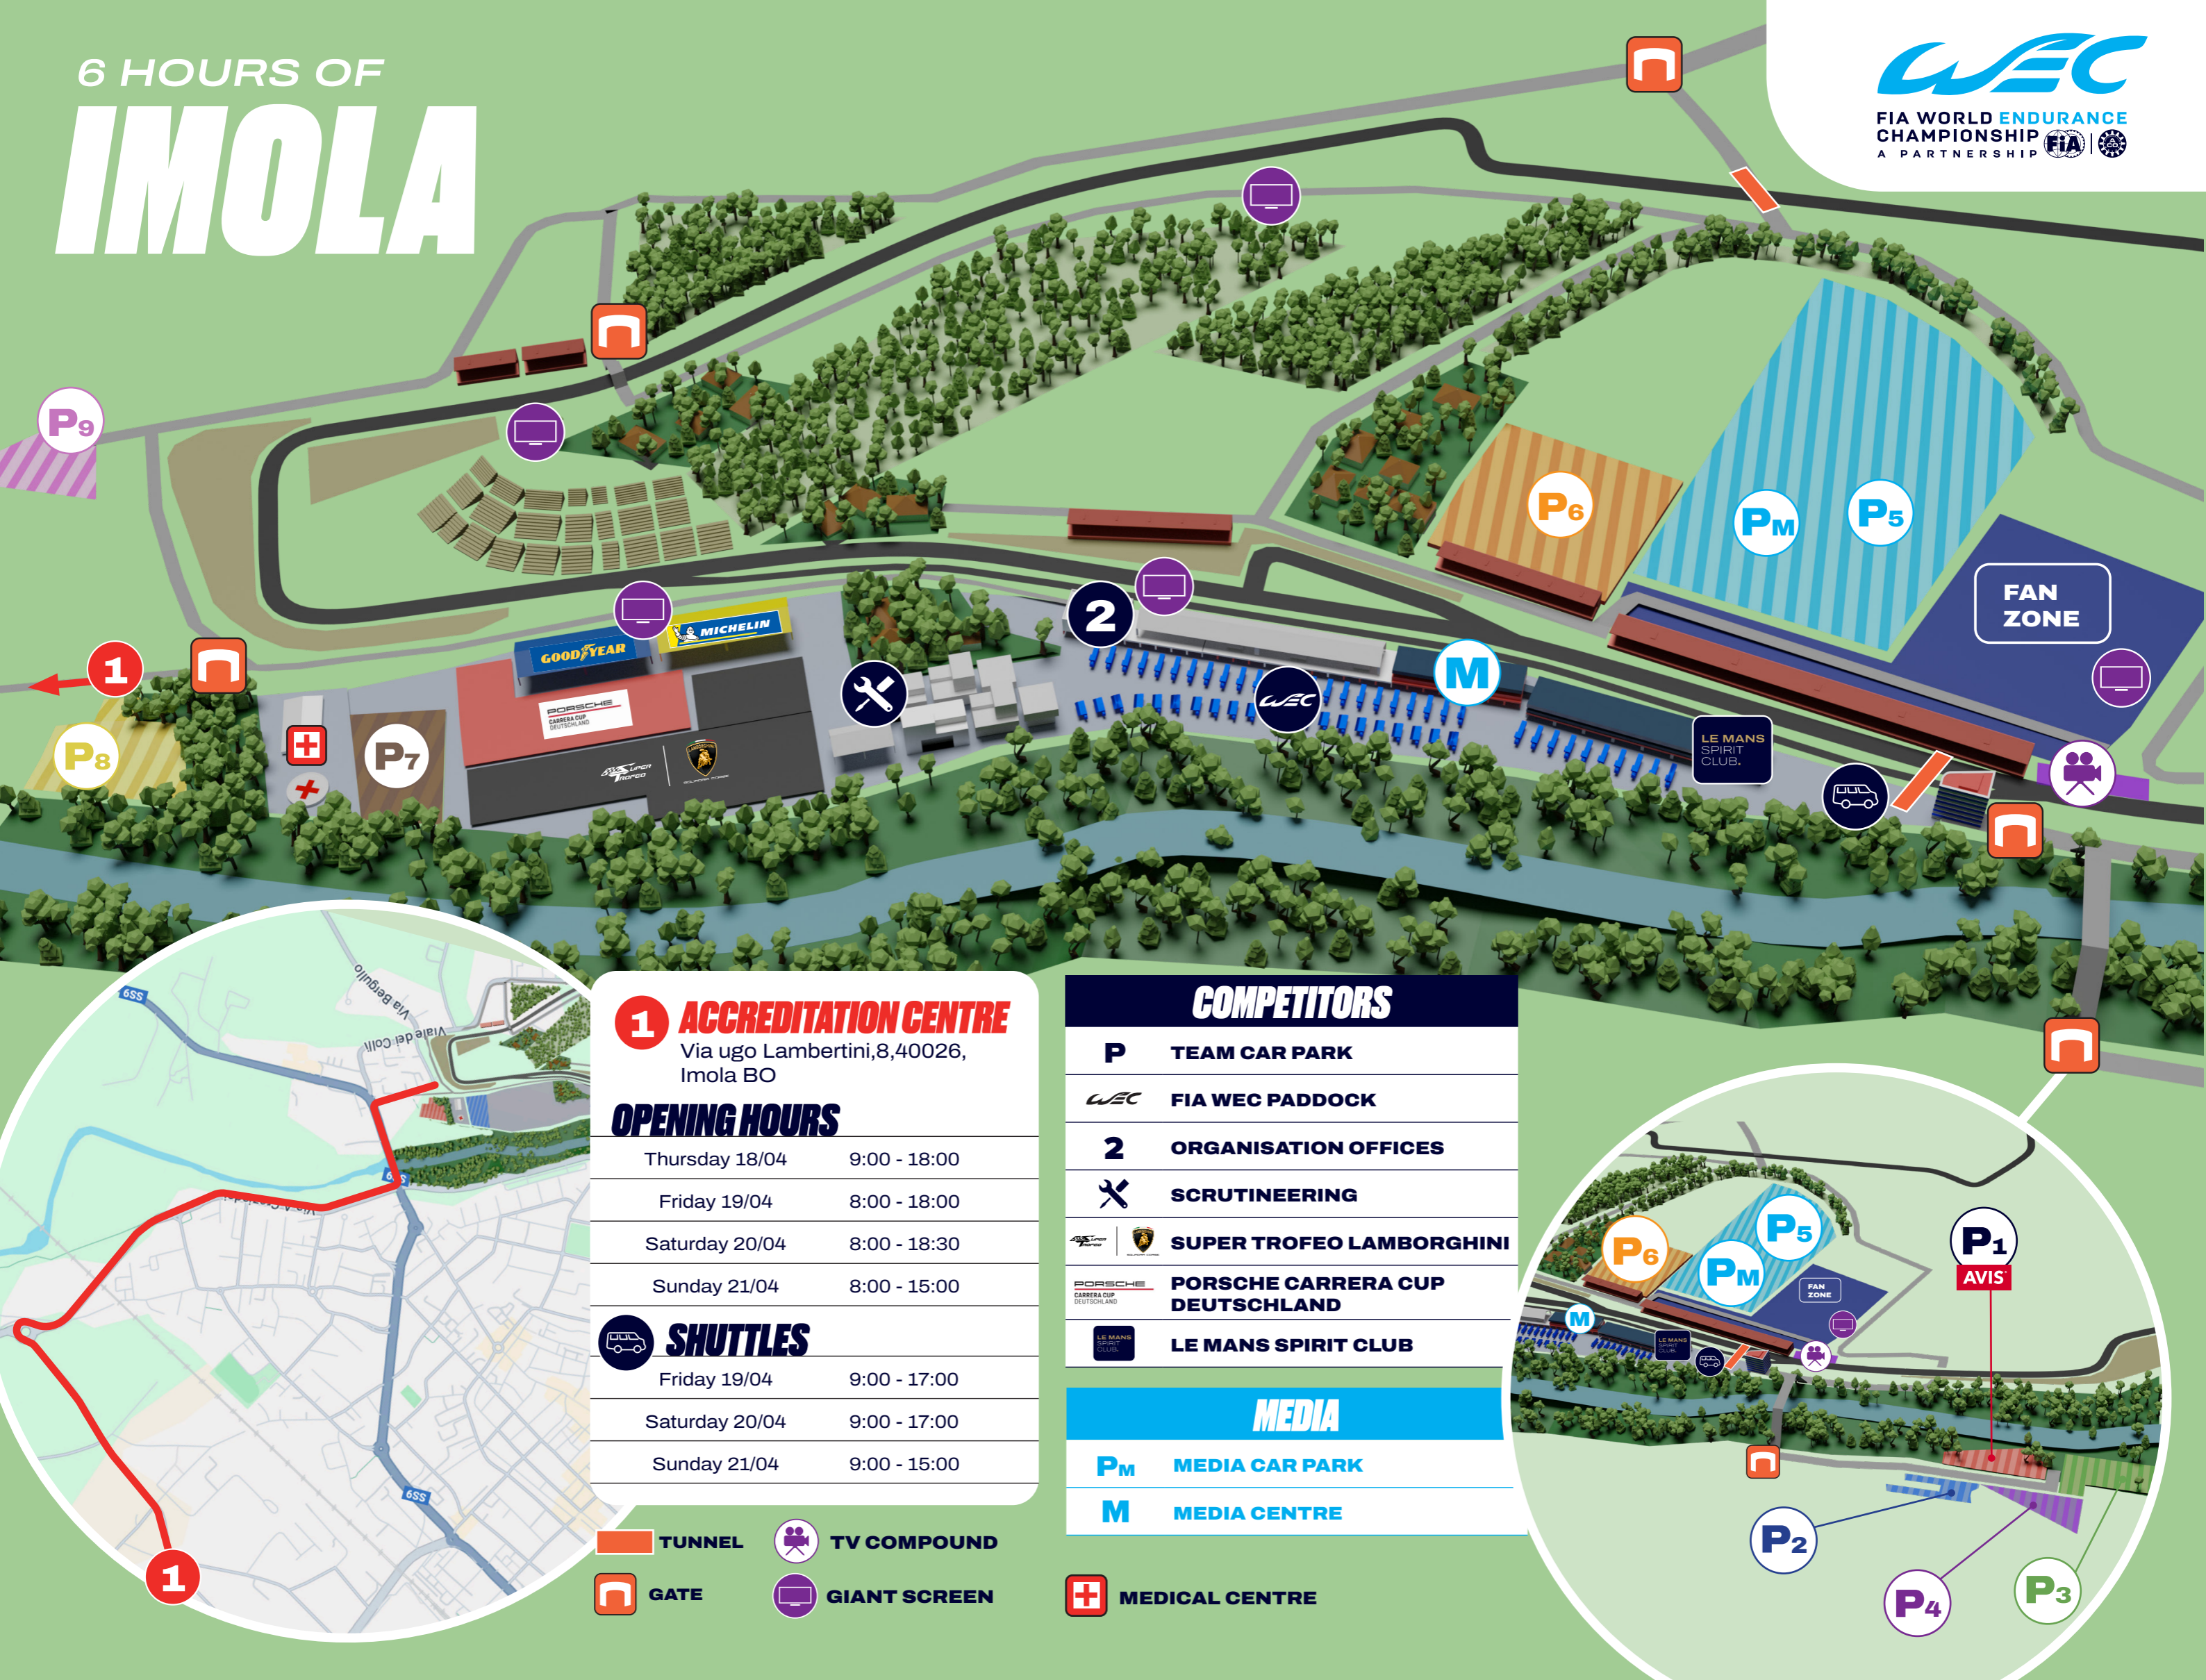

6 HOURS OF IMOLA

1 ACCREDITATION CENTRE
Via ugo Lambertini, 8, 40026, Imola BO

OPENING HOURS

Thursday 18/04	9:00 - 18:00
Friday 19/04	8:00 - 18:00
Saturday 20/04	8:00 - 18:30
Sunday 21/04	8:00 - 15:00

SHUTTLES

Friday 19/04	9:00 - 17:00
Saturday 20/04	9:00 - 17:00
Sunday 21/04	9:00 - 15:00

- TUNNEL
- GATE
- TV COMPOUND
- GIANT SCREEN

COMPETITORS

	TEAM CAR PARK
	FIA WEC PADDOCK
2	ORGANISATION OFFICES
	SCRUTINEERING
	SUPER TROFEO LAMBORGHINI
	PORSCHE CARRERA CUP DEUTSCHLAND
	LE MANS SPIRIT CLUB

MEDIA

	MEDIA CAR PARK
	MEDIA CENTRE

MEDICAL CENTRE