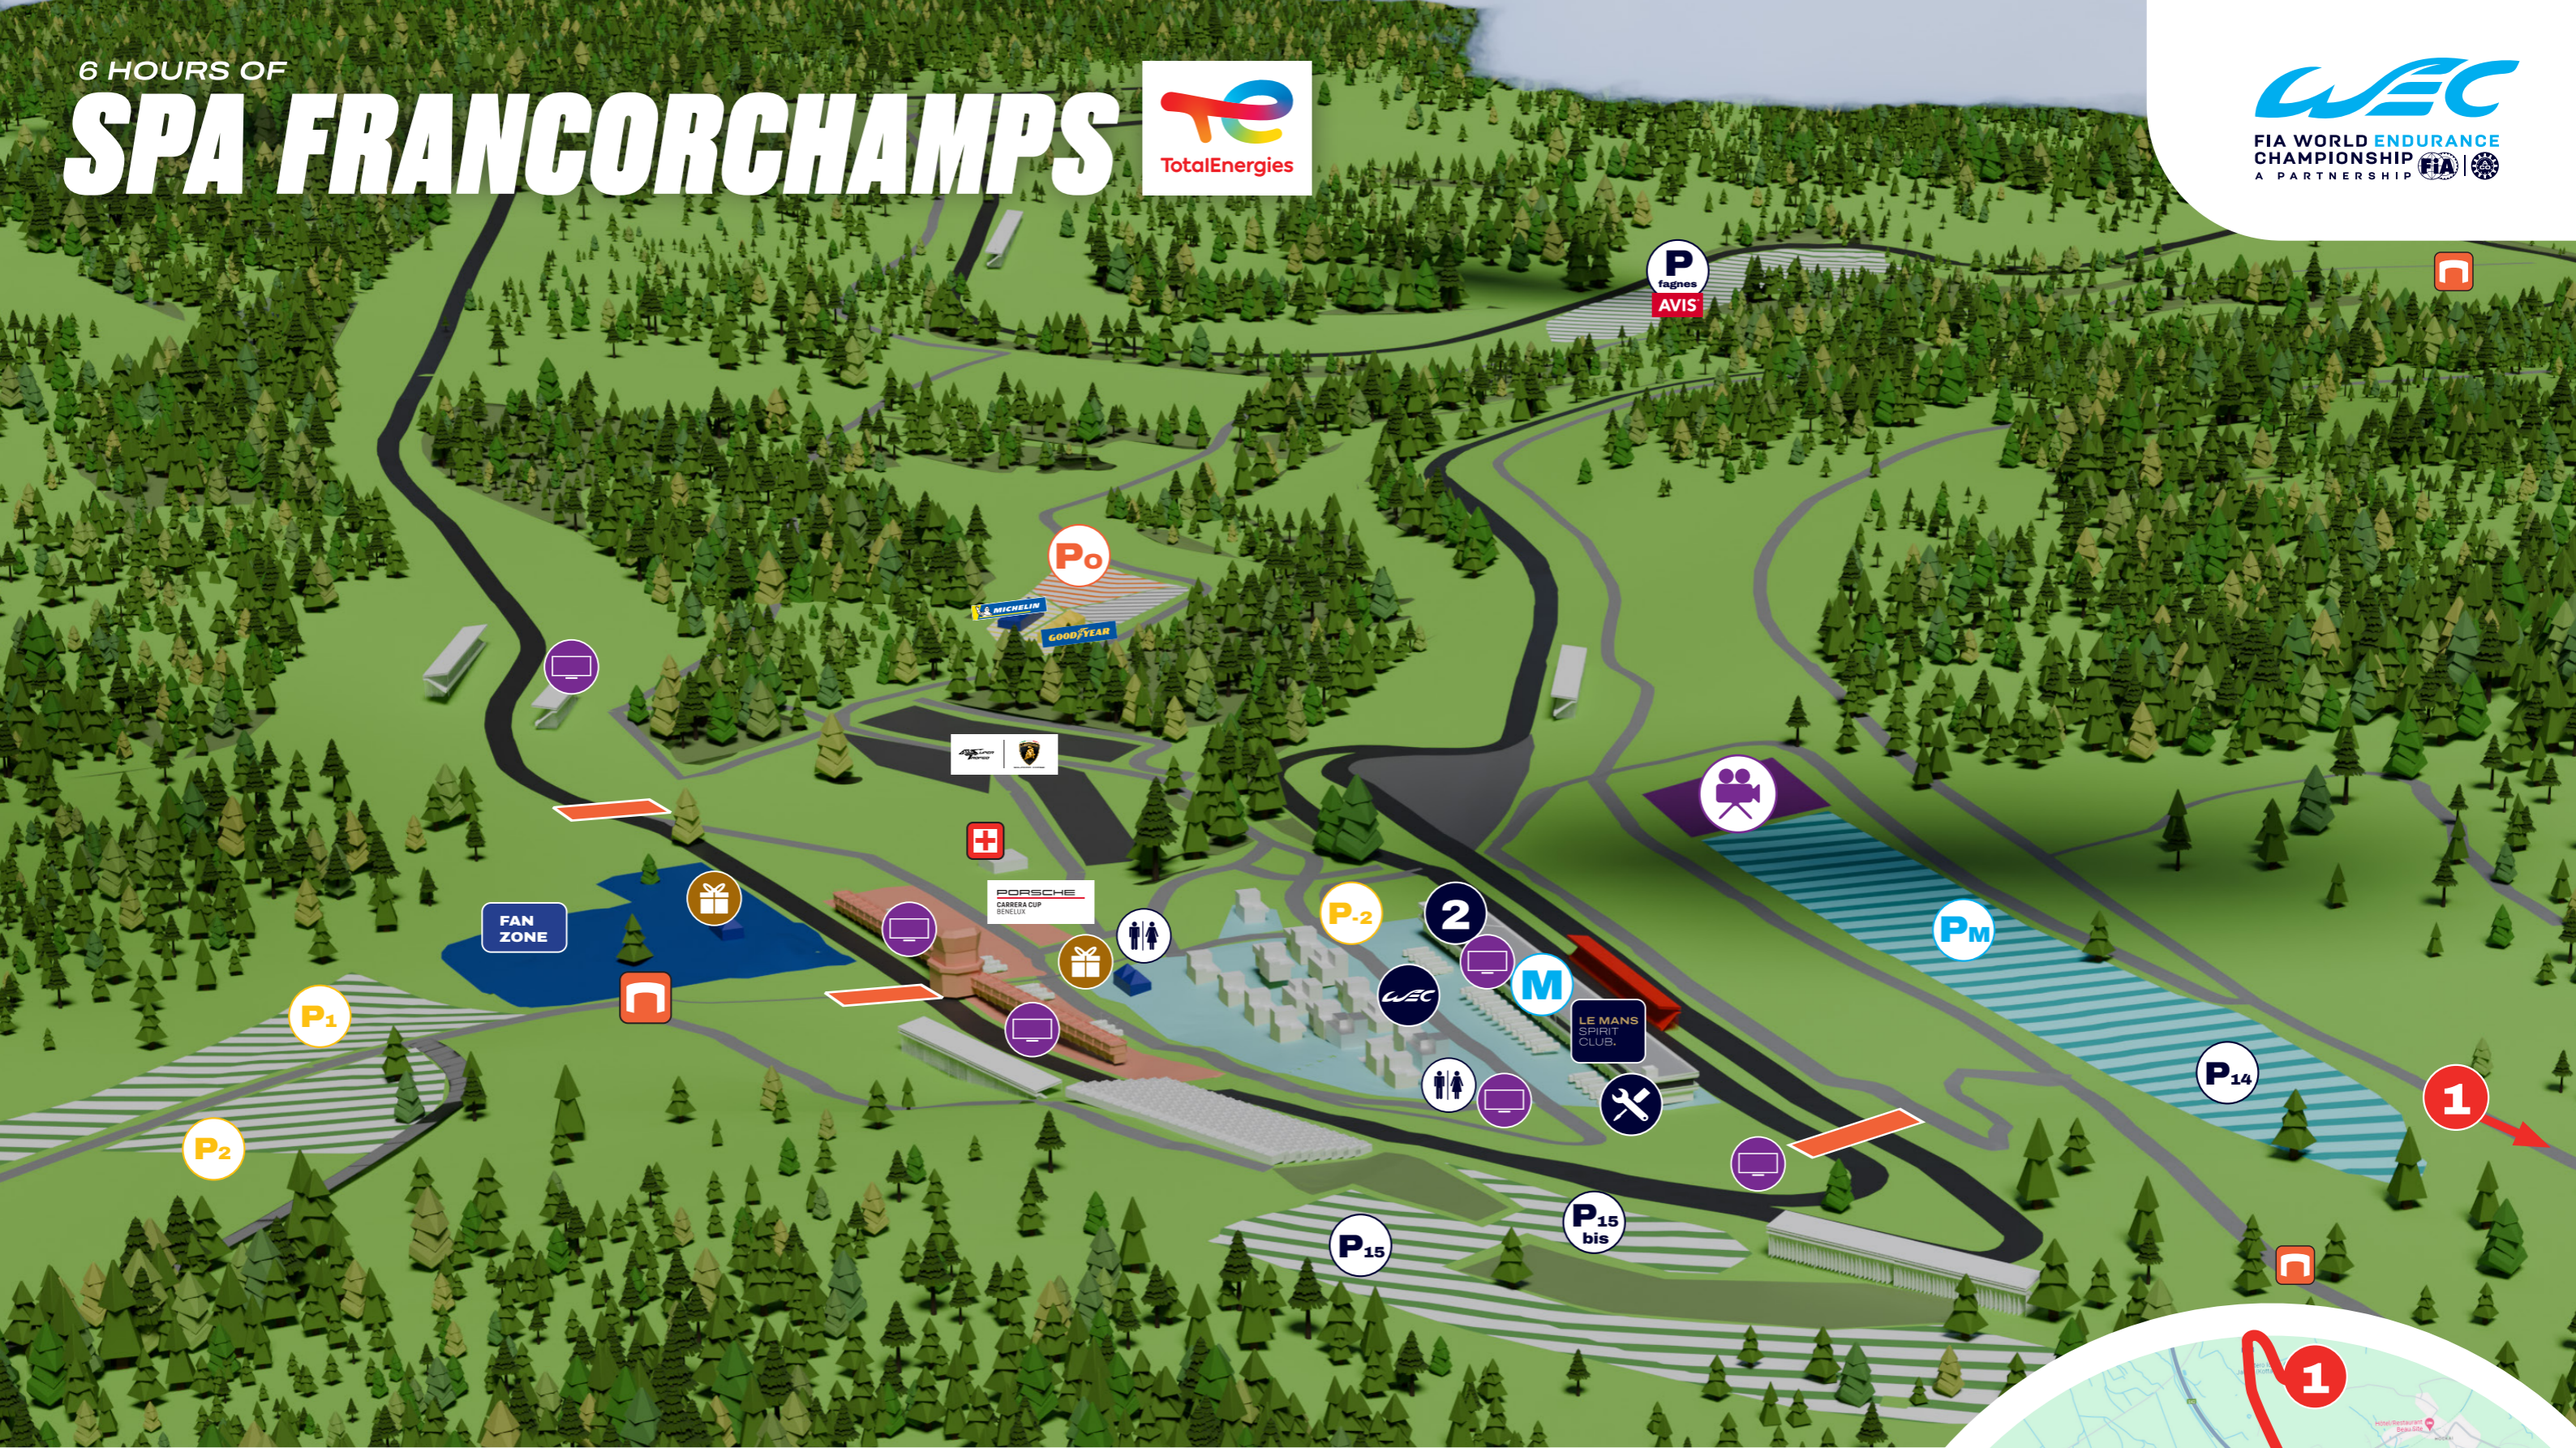

# 6 HOURS OF SPA FRANCORCHAMPS

## COMPETITORS

- P** TEAM CAR PARK

---

- FIA WEC PADDOCK**

---

- 2** ORGANISATION OFFICES

---

- SCRUTINEERING**

---

- LAMBORGHINI SUPER TROFEO**

---

- PORSCHE CARRERA CUP BENELUX**

---

- LE MANS SPIRIT CLUB**

## MEDIA

- P<sub>M</sub>** MEDIA CAR PARK

---

- M** MEDIA CENTRE

---

- TUNNEL    GATE

---

- GIANT SCREEN    TV COMPOUND